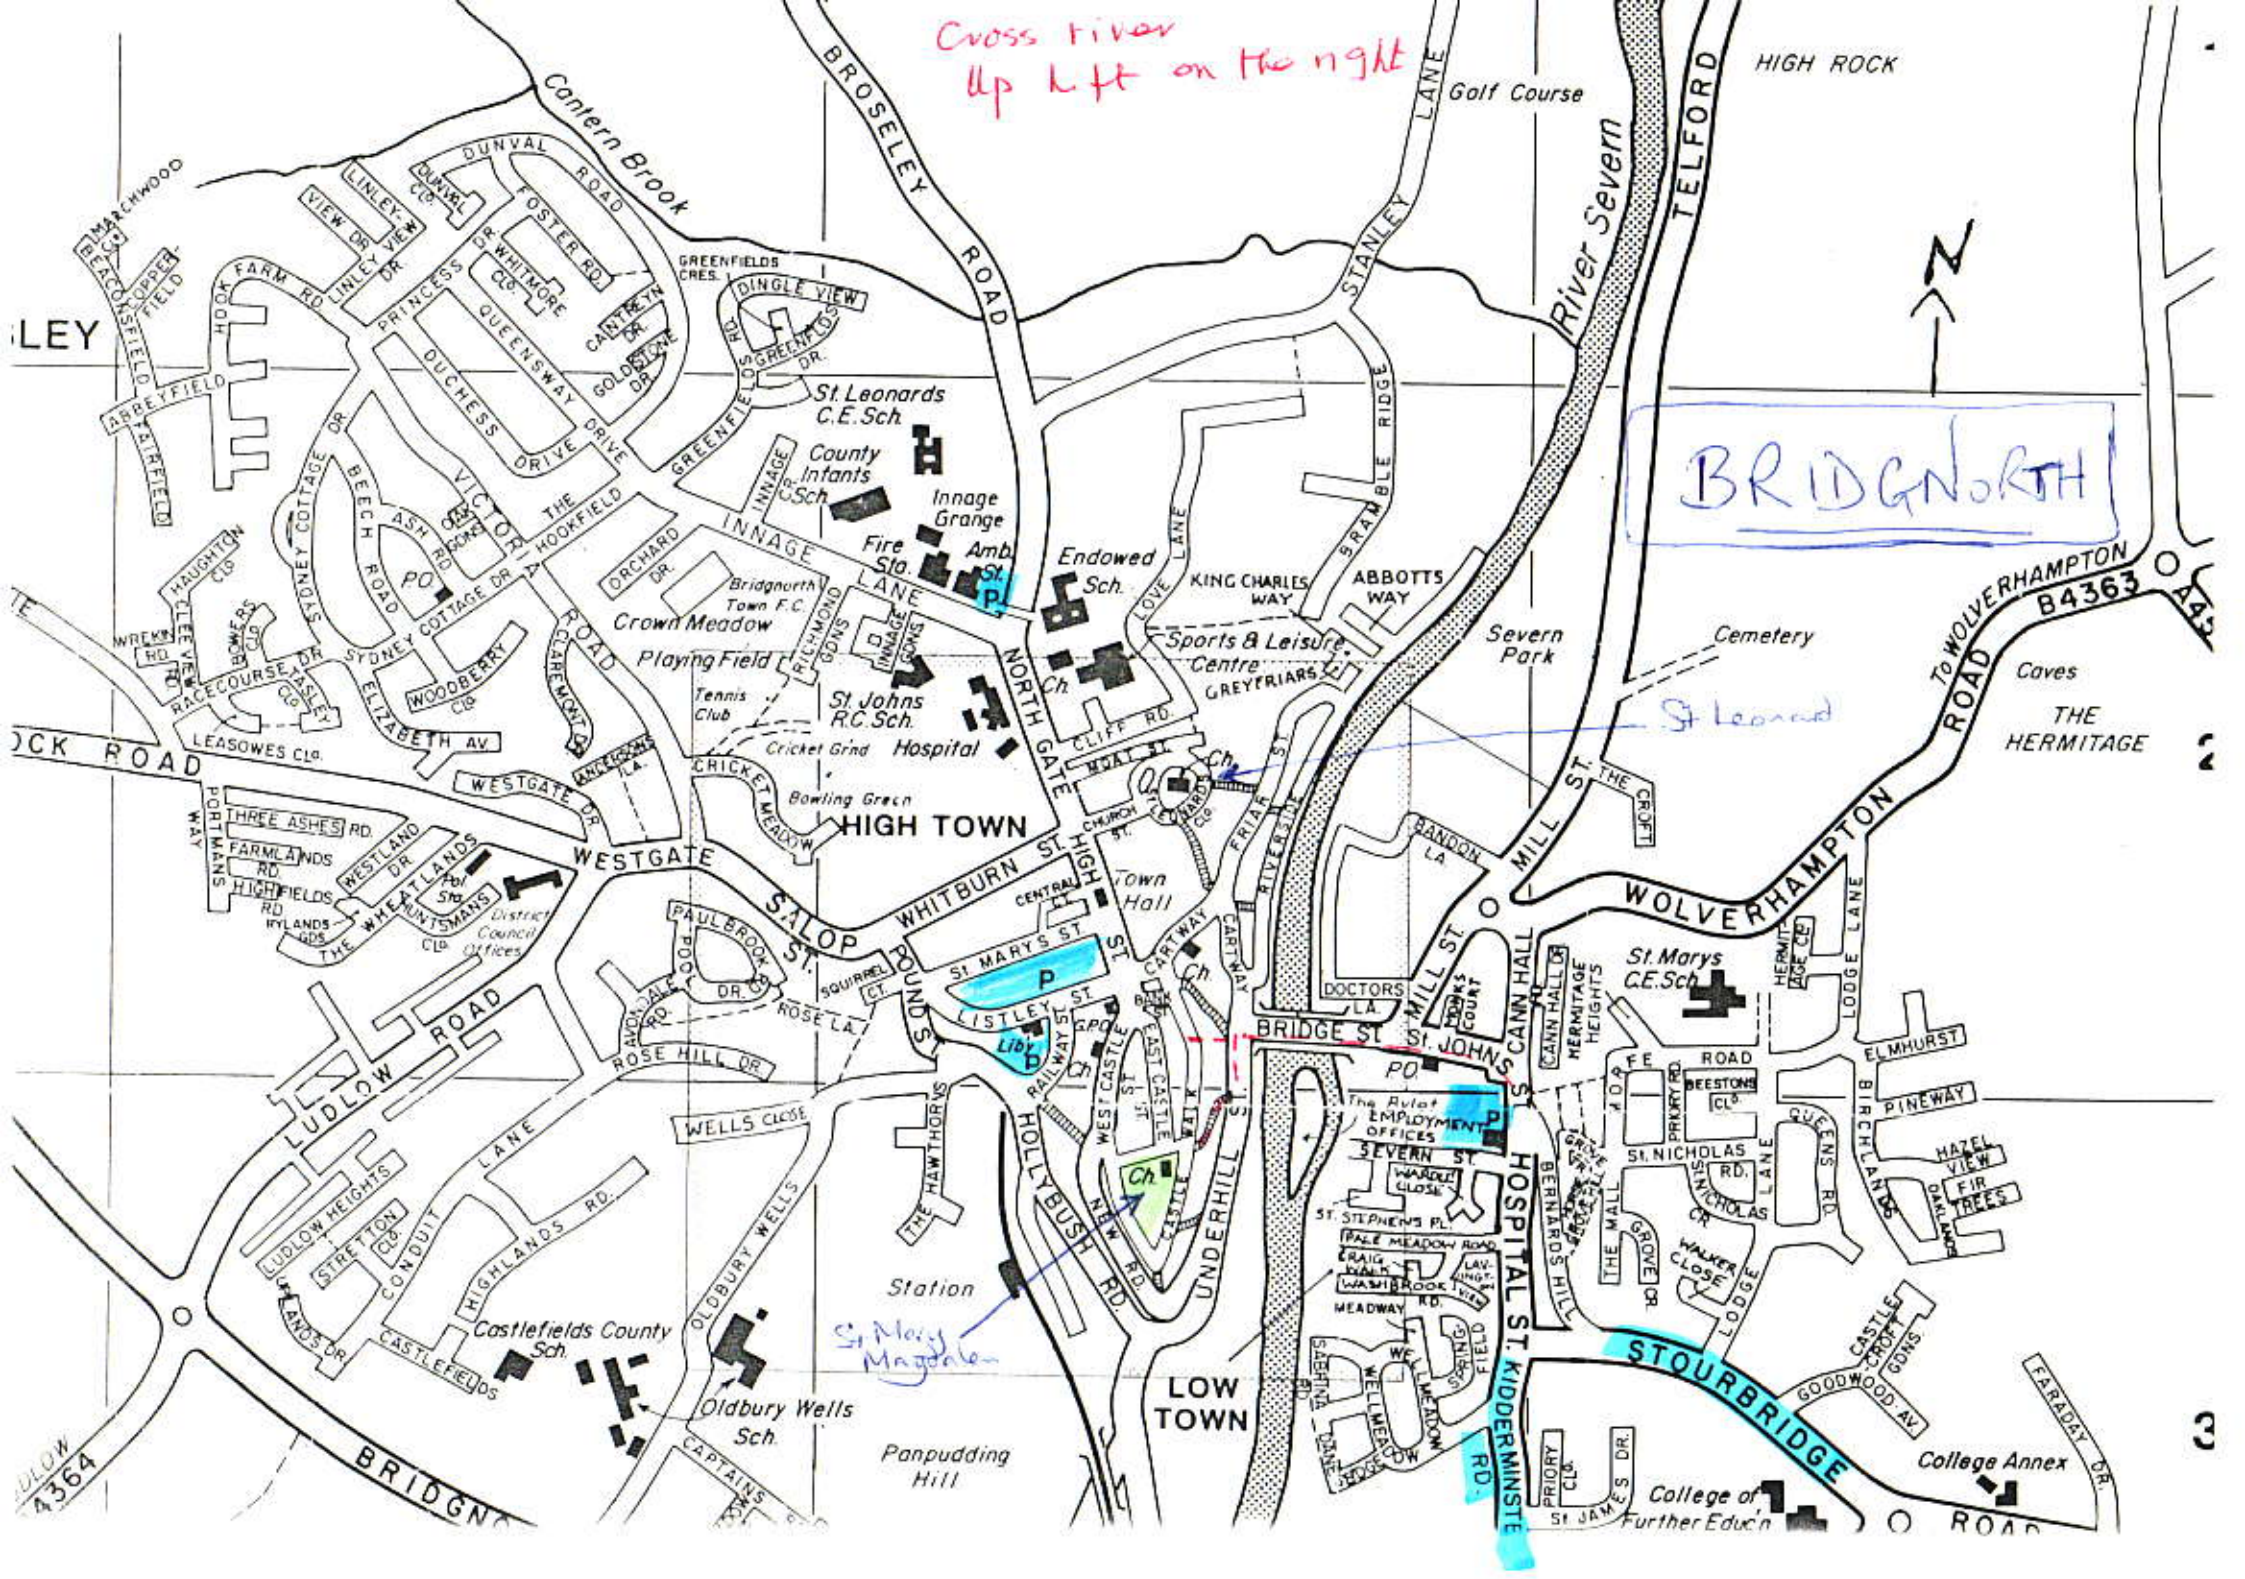

Cross River  
Up Left on the right

BRIDGNORTH

LEY

DICK ROAD

LUDLOW  
A364

BRIDGN